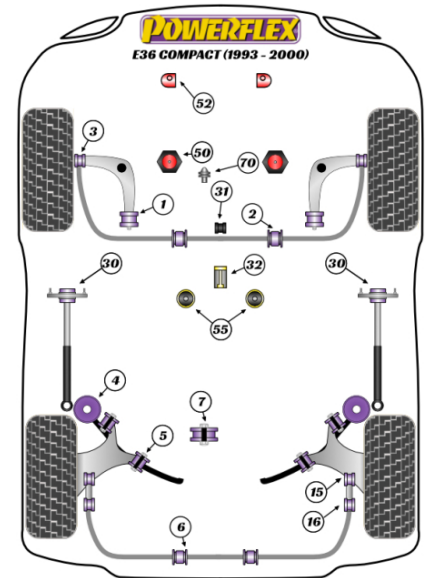

E36 COMPACT (1993-2000)

PRICING INFORMATION

The prices shown on our website are per bush.

To get the total pack price you will need to multiple this price by the number of bushes per vehicle.

Bush Price x Qty Per Car = Pack Price

- PFF5-303 is an eccentric bush for the M3 or where increased caster is required.
- Please check front and rear anti-roll bar size before ordering.
- PFF5-304 is designed to fit models where the Anti Roll Bar joins lower arm, not the shock absorber.
- For the rear trailing arms use either PFR5-306 or on-car adjustable bushes PFR5-306G.
- PFR5-5630-10 fits cars with standard or aftermarket rear dampers with a 10mm pin. PFR5-5630-12 fits aftermarket rear dampers with a 12mm pin.
- PFF5-4650 not recommended for Diesel models.
- PFF5-470 only fits vehicles with manual transmission.

In addition to the Road Series parts listed please check the Black Series website for other bushes suitable for this car that may be more suited to Track/Race use.

POWERALIGN WHEEL MOUNTING GUIDE PIN

Qty Per Car **1**

Diagram Ref.

Part No. **PF99-512-15**

exc. VAT **£23.70**

inc. VAT **£28.44**

FRONT LOWER WISHBONE REAR BUSH (CONCENTRIC)

Qty Per Car **2**

Diagram Ref. **1**

Part No. **PFF5-301**

exc. VAT **£28.55**

inc. VAT **£34.26**

FRONT LOWER WISHBONE REAR BUSH (CONCENTRIC)

Qty Per Car **2**

Diagram Ref. **1**

Part No. **PFF5-301BLK**

exc. VAT **£31.45**

inc. VAT **£37.74**

FRONT LOWER WISHBONE REAR BUSH (CONCENTRIC)

Qty Per Car **2**

Diagram Ref. **1**

Part No. **PFF5-301H**

exc. VAT **£28.55**

inc. VAT **£34.26**

FRONT LOWER WISHBONE REAR BUSH CASTER OFFSET

Qty Per Car **2**

Diagram Ref. **1**

Part No. **PFF5-303**

exc. VAT **£33.45**

inc. VAT **£40.14**

FRONT LOWER WISHBONE REAR BUSH CASTER OFFSET

Qty Per Car **2**

Diagram Ref. **1**

Part No. **PFF5-303BLK**

exc. VAT **£36.75**

inc. VAT **£44.10**