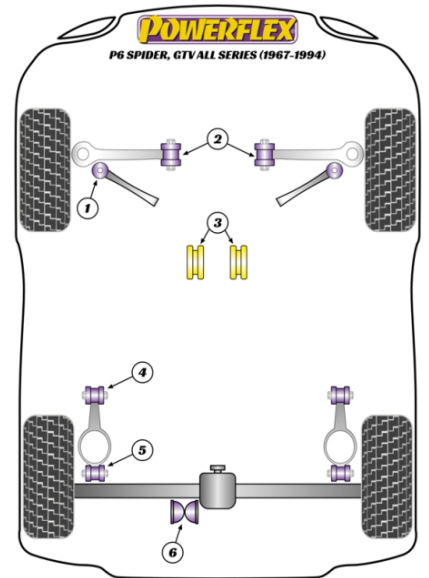

Bush Price x Qty Per Car = Pack Price

- PFR1-403 replaces 50mm bush as fitted to 1968-93 models only

In addition to the Road Series parts listed please check the Black Series website for other bushes suitable for this car that may be more suited to Track/Race use.

exc. VAT **£23.70**

inc. VAT **£28.44**

UPPER ARM TO BODY INNER BUSH

Qty Per Car **2**

Diagram Ref. **2**

Part No. **PFF1-302**

exc. VAT **£28.55**

inc. VAT **£34.26**

UPPER ARM TO BODY INNER BUSH

Qty Per Car **2**

Diagram Ref. **2**

Part No. **PFF1-302BLK**

exc. VAT **£31.45**

inc. VAT **£37.74**

UPPER ARM TO BODY INNER BUSH

Qty Per Car **2**