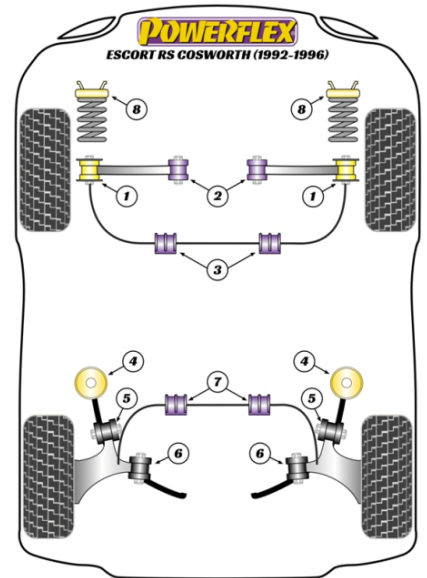

- PFR19-111 is supplied complete with mounting bolt. Original Ford bolt needs to be cut off to be removed.
-  PFF19-100 fits 4WD vehicles only. Bushes not available

separately from Ford.

In addition to the Road Series parts listed please check the Black Series website for other bushes suitable for this car that may be more suited to Track/Race use.

Diagram Ref. **7**

Part No. **PFR19-210-22**

exc. VAT **£19.15**

inc. VAT **£22.98**

REAR ANTI ROLL BAR BUSH 22MM

Qty Per Car **2**

Diagram Ref. **7**

Part No. **PFR19-210-22BLK**