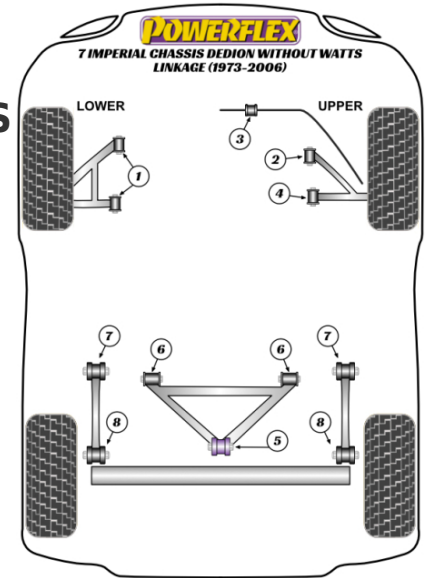

### Bush Price x Qty Per Car = Pack Price

- Drawing reference no.5, Vehicles to 1996 use PF8-903, Vehicles after 1996 use PF8-907
- For vehicles with DeDion rear suspension but without Watts Linkage

*In addition to the Road Series parts listed please check the Black Series website for other bushes suitable for this car that may be more suited to Track/Race use.*

### FRONT LOWER WISHBONE BUSH 1/2" BORE

Qty Per Car 4

Diagram Ref. 1

Part No. **PF8-901**

exc. VAT **£29.10**

inc. VAT **£34.92**