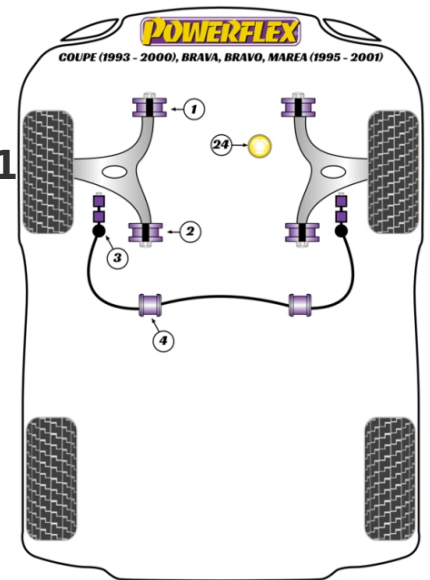

Bush Price x Qty Per Car = Pack Price

- PFF1-801 and PFF1-802 are designed to fit genuine OE Fiat wishbones. Non-genuine wishbones may require a different sized sleeve.

In addition to the Road Series parts listed please check the Black Series website for other bushes suitable for this car that may be more suited to Track/Race use.

POWERALIGN WHEEL MOUNTING GUIDE PIN

Qty Per Car **1**

exc. VAT **£23.70**

Diagram Ref.

inc. VAT **£28.44**

Part No. **PFF99-512-125**

POWERALIGN CAMBER BOLT KIT (10MM)

Qty Per Car **1**

exc. VAT **£22.75**

Diagram Ref.

inc. VAT **£27.30**

Part No. **PFA100-10**

POWERALIGN CAMBER BOLT KIT (12MM X 60MM)

Qty Per Car **1**

exc. VAT **£22.75**

Diagram Ref.