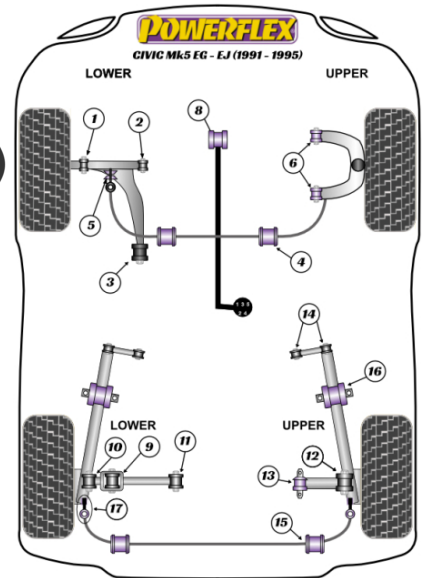

CIVIC MK5 EG-EJ INC CRX DEL SOL (1991-1995)

PRICING INFORMATION

The prices shown on our website are per bush.

To get the total pack price you will need to multiple this price by the number of bushes per vehicle.

Bush Price x Qty Per Car = Pack Price

- For vehicles that use ARB drop links with bushes at both ends, please use 4 x PFF25-105.
- For vehicles that use ARB drop links with a bush at one end and ball joint at the other, please use 2 x PFF25-105.
- The Rear Lower Arm can be cast or pressed steel, with either a 31mm or 35mm bush. For the 31mm bushes, please use PFR25-110 & PFR25-115. For the 35mm bushes, please use PFR42-610 & PFR42-611.
- PFR25-109 does not fit 'Fork' style dampers.
- PFR42-612 and PFR42-613 fit the pressed steel UCA fitted to most other vehicles.

In addition to the Road Series parts listed please check the Black Series website for other bushes suitable for this car that may be more suited to Track/Race use.

FRONT LOWER SHOCK MOUNT

Qty Per Car 2

Diagram Ref. 1

Part No. **PFF42-601**

exc. VAT **£28.55**

inc. VAT **£34.26**

FRONT LOWER SHOCK MOUNT

Qty Per Car 2

Diagram Ref. 1

Part No. **PFF42-601BLK**

exc. VAT **£28.55**

inc. VAT **£34.26**

FRONT WISHBONE INNER BUSH

Qty Per Car 2

Diagram Ref. 2

Part No. **PFF42-602**

exc. VAT **£30.20**

inc. VAT **£36.24**

FRONT WISHBONE INNER BUSH

Qty Per Car 2

Diagram Ref. 2

Part No. **PFF42-602BLK**

exc. VAT **£30.20**

inc. VAT **£36.24**

FRONT WISHBONE REAR BUSH

Qty Per Car 2

Diagram Ref. 3

Part No. **PFF25-103**

exc. VAT **£31.80**

inc. VAT **£38.16**

FRONT WISHBONE REAR BUSH

Qty Per Car 2

Diagram Ref. 3

Part No. **PFF25-103BLK**

exc. VAT **£31.80**

inc. VAT **£38.16**

FRONT ANTI ROLL BAR BUSH 21MM

Qty Per Car 2

Diagram Ref. 4

Part No. **PFF25-104-21**