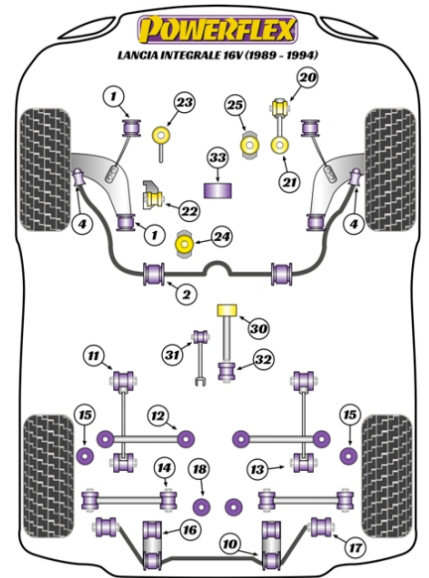

DELTA HF INTEGRALE INC EVO (1986 - 1995)

PRICING INFORMATION

The prices shown on our website are per bush.

To get the total pack price you will need to multiple this price by the number of bushes per vehicle.

Bush Price x Qty Per Car = Pack Price

- The Integrale EVO 2 uses PFF30-301 with a 14mm bore bush
- All other Integrale use PFF30-302 with 12mm bore bush

In addition to the Road Series parts listed please check the Black Series website for other bushes suitable for this car that may be more suited to Track/Race use.