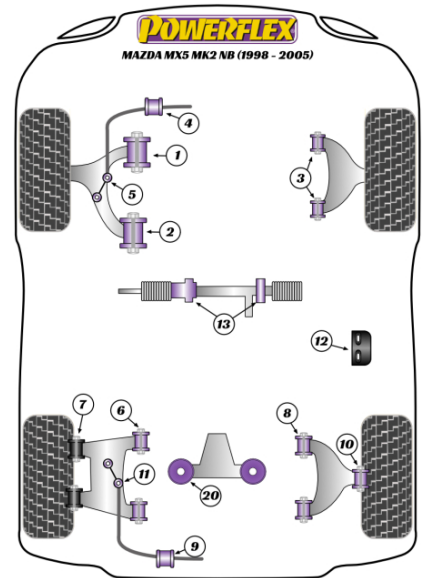

- PFR36-121 is an insert to fit into and fill the voids of the original bush. For a full replacement, bush use PFR36-120.

In addition to the Road Series parts listed please check the Black Series website for other bushes suitable for this car that may be more suited to Track/Race use.