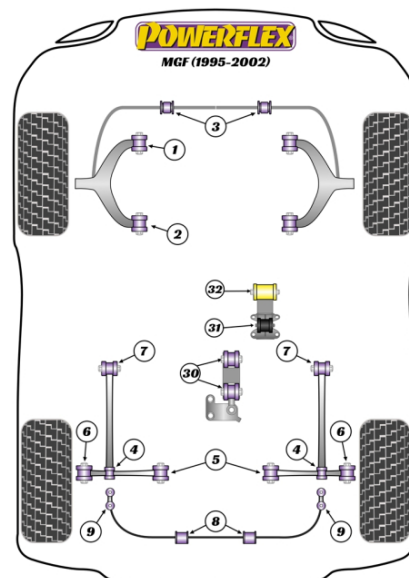

MGF (1995 - 2002)

PRICING INFORMATION

The prices shown on our website are per bush.

To get the total pack price you will need to multiple this price by the number of bushes per vehicle.

Bush Price x Qty Per Car = Pack Price

In addition to the Road Series parts listed please check the Black Series website for other bushes suitable for this car that may be more suited to Track/Race use.

POWERALIGN WHEEL MOUNTING GUIDE PIN

Qty Per Car **1**

exc. VAT **£23.70**

Diagram Ref.

inc. VAT **£28.44**

Part No. **PF99-512-15**

FRONT WISHBONE FRONT BUSH

Qty Per Car **2**

exc. VAT **£20.45**

Diagram Ref. **1**

inc. VAT **£24.54**

Part No. **PFF42-211**

FRONT WISHBONE FRONT BUSH

Qty Per Car **2**

exc. VAT **£22.65**

Diagram Ref. **1**

inc. VAT **£27.18**

Part No. **PFF42-211BLK**

FRONT WISHBONE REAR BUSH

Qty Per Car **2**

exc. VAT **£20.45**

Diagram Ref. **2**

inc. VAT **£24.54**

Part No. **PFF42-212**

FRONT WISHBONE REAR BUSH

Qty Per Car **2**

exc. VAT **£22.65**

Diagram Ref. **2**

inc. VAT **£27.18**

Part No. **PFF42-212BLK**

FRONT ANTI-ROLL BAR INNER MOUNT 19MM

Qty Per Car **2**

exc. VAT **£18.30**

Diagram Ref. **3**

inc. VAT **£21.96**

Part No. **PFF42-215**

FRONT ANTI-ROLL BAR INNER MOUNT 19MM

Qty Per Car **2**

exc. VAT **£20.15**

Diagram Ref. **3**

inc. VAT **£24.18**

Part No. **PFF42-215BLK**

REAR LOWER ARM TO TIE BAR BUSH

Qty Per Car **2**

exc. VAT **£31.80**

Diagram Ref. **4**

inc. VAT **£38.16**

Part No. **PFR42-219**