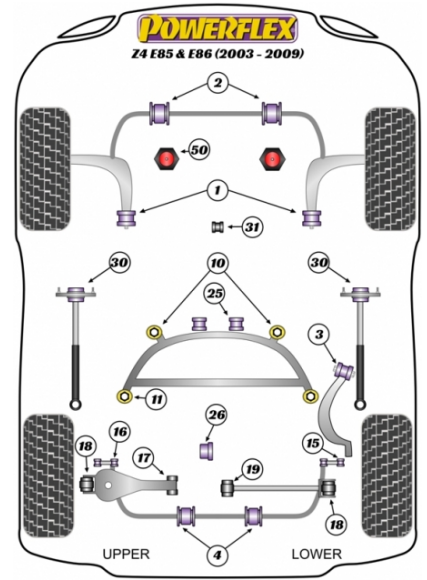

Z4 E85 & E86 (2003-2009)

PRICING INFORMATION

The prices shown on our website are per bush.

To get the total pack price you will need to multiple this price by the number of bushes per vehicle.

Bush Price x Qty Per Car = Pack Price

1. PFF5-4601 & PFF5-5601 fit brackets with a 66mm bore
2. PFF5-4601-60 & PFF5-5601-60 fit brackets with a 60mm bore, usually found on earlier models.
3. PFF5-5601G & PFF5-5601G-60 give an additional +0.5° Caster (gives standard caster on Z4M)
4. PFR5-4610 & 4611 are complete replacement bushes, for inserts use PFR5-4613 & 4614 (inserts fit into the voiding of the original bush)
5. PFR5-5630-10 fits cars with standard or aftermarket rear shock absorber with a 10mm pin, PFR5-5630-12 fits cars with aftermarket rear shock absorbers with a 12mm pin.

In addition to the Road Series parts listed please check the Black Series website for other bushes suitable for this car that may be more suited to Track/Race use.

JACK PAD ADAPTOR

Qty Per Car **1**

exc. VAT **£10.95**

Diagram Ref.

inc. VAT **£13.14**

Part No. **PFF5-4660**

ADJUSTABLE REAR LOWER CONTROL ARM KIT

Qty Per Car **1**

exc. VAT **£124.95**

Diagram Ref.

inc. VAT **£149.94**

Part No. **PFR5-4615GH**

FRONT WISHBONE REAR BUSH

Qty Per Car **2**

exc. VAT **£25.95**

Diagram Ref. **1**

inc. VAT **£31.14**

Part No. **PFF5-4601**

FRONT WISHBONE REAR BUSH

Qty Per Car **2**

exc. VAT **£25.95**

Diagram Ref. **1**

inc. VAT **£31.14**

Part No. **PFF5-4601-60**

FRONT WISHBONE REAR BUSH

Qty Per Car **2**

exc. VAT **£28.45**

Diagram Ref. **1**

inc. VAT **£34.14**

Part No. **PFF5-4601-60BLK**

FRONT WISHBONE REAR BUSH

Qty Per Car **2**

exc. VAT **£28.45**

Diagram Ref. **1**

inc. VAT **£34.14**

Part No. **PFF5-4601BLK**