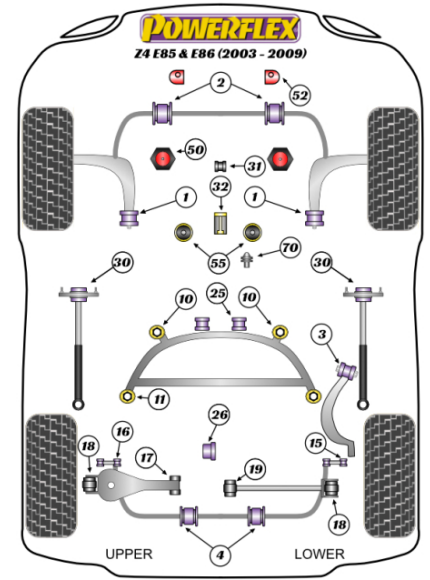

Z4 E85 & E86 (2003-2009)

PRICING INFORMATION

The prices shown on our website are per bush.

To get the total pack price you will need to multiple this price by the number of bushes per vehicle.

Bush Price x Qty Per Car = Pack Price

1. PFF5-4655 does not fit cars with automatic transmission
2. PFF5-4601 & PFF5-5601 fit brackets with a 66mm bore
3. PFF5-5601G & PFF5-5601G-60 give an additional +0.5° Caster (gives standard caster on Z4M)
4. PFR5-4610 & 4611 are complete replacement bushes, for inserts use PFR5-4613 & 4614 (inserts fit into the voiding of the original bush)
5. PFR5-5630-10 fits cars with standard or aftermarket rear shock absorber with a 10mm pin, PFR5-5630-12 fits cars with aftermarket rear shock absorbers with a 12mm pin.
6. PFF5-470 only fits vehicles with manual transmission.

In addition to the Road Series parts listed please check the Black Series website for other bushes suitable for this car that may be more suited to Track/Race use.

JACK PAD ADAPTOR

Qty Per Car **1**

exc. VAT **£18.85**

Diagram Ref.

inc. VAT **£22.62**

Part No. **PFF5-4660**

POWERALIGN WHEEL MOUNTING GUIDE PIN

Qty Per Car **1**

exc. VAT **£23.70**

Diagram Ref.

inc. VAT **£28.44**

Part No. **PFF99-512-15**

FRONT WISHBONE REAR BUSH

Qty Per Car **2**

exc. VAT **£38.85**

Diagram Ref. **1**

inc. VAT **£46.62**

Part No. **PFF5-4601**

FRONT WISHBONE REAR BUSH

Qty Per Car **2**

exc. VAT **£42.70**

Diagram Ref. **1**

inc. VAT **£51.24**

Part No. **PFF5-4601BLK**

FRONT WISHBONE REAR BUSH, ALUMINIUM OUTER

Qty Per Car **2**

exc. VAT **£68.00**

Diagram Ref. **1**

inc. VAT **£81.60**

Part No. **PFF5-5601**

FRONT WISHBONE REAR BUSH, ALUMINIUM OUTER

Qty Per Car **2**

exc. VAT **£74.80**

Diagram Ref. **1**

inc. VAT **£89.76**

Part No. **PFF5-5601BLK**