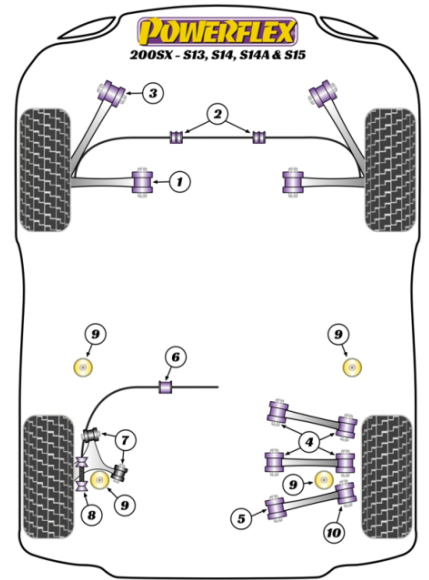

### Bush Price x Qty Per Car = Pack Price

- The Front Inner TCA Bush is available in 2 different sizes. PFF46-201 is 35mm and PFF46-221 is 31.5mm.
- PFF46-202-\* bushes fit S14/S15 models only. Please check the original bush dimensions before ordering.
- PFR46-203 measures 45mm long and 33mm in diameter, and is for the S13 only.
- PFR46-210 measures 50mm long and 31.25mm in diameter, and is for the S14 only.
- PFR46-204G allows +/-1.5 deg of on-car camber adjustment. These fit all S13/S14/S15 models, excluding HICAS.
- PFR46-204 are non-adjustable bushes for all S13/S14/S15 models, excluding HICAS.
- PFR46-208 fits all S13/S14/S15 models, excluding HICAS.
- PFR46-215 is an insert to be used with the original rubber bush. For a full replacement bush, please use PFR46-212.