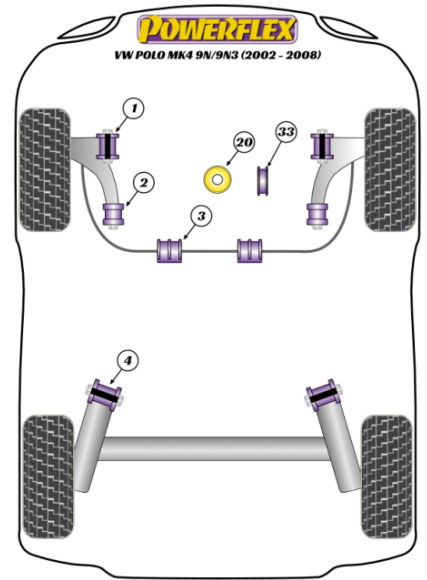

Notes:

- PFF85-620 is suitable for petrol engine road models
- PFF85-620P is suitable for track car/tuned models
- PFF85-620R is suitable for diesel engine models
- Fitting engine mount bush to 1.4 TDI 3 cylinders is not advisable

In addition to the Road Series parts listed please check the Black Series website for other bushes suitable for this car that may be more suited to Track/Race use.

	POWERALIGN WHEEL MOUNTING GUIDE PIN	Qty Per Car 1	Diagram Ref.	Part No. PFF99-514-15
		exc. VAT £25.35	inc. VAT £30.42	
	FRONT WISHBONE FRONT BUSH 30MM	Qty Per Car 2	Diagram Ref. 1	Part No. PFF85-201
		exc. VAT £28.05	inc. VAT £33.66	
	FRONT WISHBONE FRONT BUSH 30MM	Qty Per Car 2	Diagram Ref. 1	Part No. PFF85-201BLK
		exc. VAT £28.05	inc. VAT £33.66	
	FRONT WISHBONE FRONT BUSH 30MM CAMBER ADJUSTABLE	Qty Per Car 2	Diagram Ref. 1	Part No. PFF85-201G
		exc. VAT £46.40	inc. VAT £55.68	
	FRONT WISHBONE FRONT BUSH 30MM CAMBER ADJUSTABLE	Qty Per Car 2	Diagram Ref. 1	Part No. PFF85-201GBLK
		exc. VAT £46.40	inc. VAT £55.68	
	FRONT WISHBONE FRONT BUSH 30MM	Qty Per Car 2	Diagram Ref. 1	Part No. PFF85-201H
		exc. VAT £28.05	inc. VAT £33.66	
	FRONT WISHBONE REAR BUSH	Qty Per Car 2	Diagram Ref. 2	Part No. PFF85-602
		exc. VAT £36.65	inc. VAT £43.98	
	FRONT WISHBONE REAR BUSH	Qty Per Car 2	Diagram Ref. 2	Part No. PFF85-602BLK
		exc. VAT £40.35	inc. VAT £48.42	

Diagram Ref. 2

Part No. **PFF85-602GBLK**

exc. VAT **£77.70**

inc. VAT **£93.24**

FRONT ANTI ROLL BAR BUSH 16MM

Qty Per Car 2

Diagram Ref. 3

Part No. **PFF85-603-16**