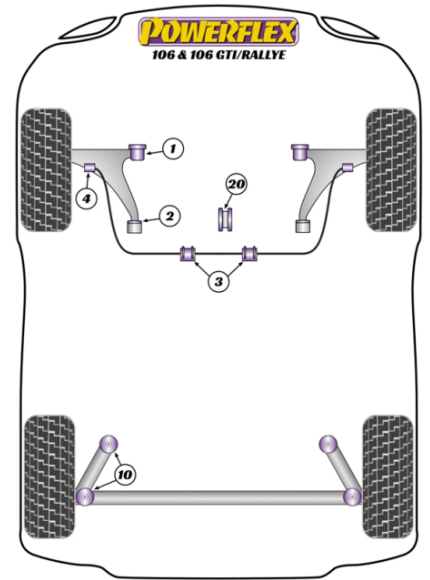

106 (1991-2003)

PRICING INFORMATION

The prices shown on our website are per bush.

To get the total pack price you will need to multiple this price by the number of bushes per vehicle.

Bush Price x Qty Per Car = Pack Price

- PFF12-101 & PFF12-106 fit together.
- PFF12-1101 & PFF12-1106 fit together.
- PFF12-103, PFF12-104 and PFF50-104 will NOT fit models with a ball-jointed drop link inc. 106 GTi/Rallye
- PFF12-105 is fitted to GTi/Rallye models only.
- PFR12-108 is a smaller bush using an M10 Bolt. The larger PFR12-109 bush uses an M12 Bolt.

In addition to the Road Series parts listed please check the Black Series website for other bushes suitable for this car that may be more suited to Track/Race use.

POWERFLEX HANDLING PACK

Qty Per Car **1**

exc. VAT **£258.05**

Diagram Ref.

inc. VAT **£309.66**

Part No. **PF12K-1002**

POWERALIGN WHEEL MOUNTING GUIDE PIN

Qty Per Car **1**

exc. VAT **£23.70**

Diagram Ref.

inc. VAT **£28.44**

Part No. **PF99-512-125**

FRONT WISHBONE FRONT BUSH

Qty Per Car **2**

exc. VAT **£22.10**

Diagram Ref. **1**

inc. VAT **£26.52**

Part No. **PFF12-101**

FRONT WISHBONE FRONT BUSH

Qty Per Car **2**

exc. VAT **£24.30**

Diagram Ref. **1**

inc. VAT **£29.16**

Part No. **PFF12-101BLK**

FRONT WISHBONE FRONT BUSH

Qty Per Car **2**

exc. VAT **£22.10**

Diagram Ref. **1**

inc. VAT **£26.52**

Part No. **PFF12-1101**

FRONT WISHBONE FRONT BUSH

Qty Per Car **2**

exc. VAT **£24.30**

Diagram Ref. **1**

inc. VAT **£29.16**

Part No. **PFF12-1101BLK**

FRONT WISHBONE REAR BUSH

Qty Per Car **2**

exc. VAT **£46.95**

Diagram Ref. **2**

inc. VAT **£56.34**

Part No. **PFF12-106**