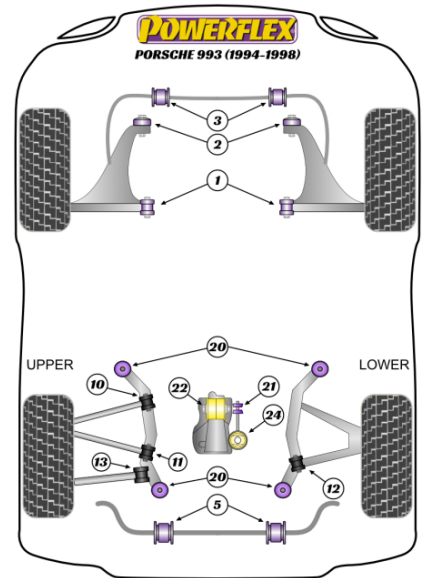

- PFR57-122 and PFR57-123 fit the following AWD vehicles: 993 C4/C4S 1995-1998 Manual Transmission type G64.20/G64.21 and 993 Turbo 1995-1998 Manual Transmission type G64.51/G64.52.
- PFR57-125 and PFR57-126 fit the following RWD vehicles: 993 C2 1994-1998 Manual Transmission type G50.20/G51.21 and 993 C2 1994-1998 Tiptronic Transmission type A50.04/A50.05.
- PFR57-124 and PFR57-127 fit the following RWD vehicles: 993 C2 1994-1998 Manual Transmission type G50.20/G51.21/G50.32/G50.33 and 993 C2 1994-1998 Tiptronic Transmission type A50.04/A50.05.