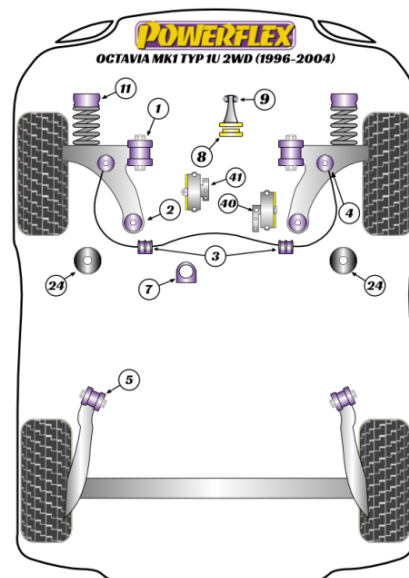

JACKING POINT INSERT

Qty Per Car **1**

exc. VAT **£22.65**

Diagram Ref.

inc. VAT **£27.18**

Part No. **PF3-1663**

JACKING POINT INSERT KIT OF 4

Qty Per Car **1**