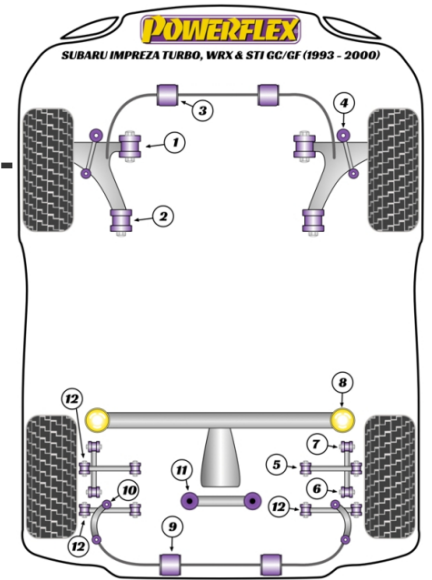

IMPREZA TURBO INC. WRX & STI GC,GF (1993 -

PRICING INFORMATION

The prices shown on our website are per bush.

To get the total pack price you will need to multiple this price by the number of bushes per vehicle.

Bush Price x Qty Per Car = Pack Price

- Front wishbones can be steel or alloy - our bushes will fit both.
- PFF69-102G is geometry adjustable and allows +/-0.33 degrees of Caster adjustment.
- PFF69-107 will only fit pressed steel lower arms.
- To replace all Rear Lateral Link bushes, use 6 x PFR69-110 & 2 x PFR69-111.
- PFR69-111 uses a smaller 12mm bolt.
- PFR69-122 is for rear diffs that mount directly to the subframe.
- PFR69-123 fits early JDM RA & UK WRX models using a separate diff mounting bracket.
- PFA100-14 is for the rear strut. The front already has an adjustable bolt for camber adjustment.

In addition to the Road Series parts listed please check the Black Series website for other bushes suitable for this car that may be more suited to Track/Race use.

POWERALIGN CAMBER BOLT KIT (14MM)

Qty Per Car **1**

exc. VAT **£23.70**

Diagram Ref.

inc. VAT **£28.44**

Part No. **PFA100-14**

FRONT WISHBONE FRONT BUSH

Qty Per Car **2**

exc. VAT **£29.10**

Diagram Ref. **1**

inc. VAT **£34.92**

Part No. **PFF69-101**

FRONT WISHBONE FRONT BUSH

Qty Per Car **2**

exc. VAT **£32.00**

Diagram Ref. **1**

inc. VAT **£38.40**

Part No. **PFF69-101BLK**

FRONT WISHBONE FRONT BUSH

Qty Per Car **2**

exc. VAT **£29.10**

Diagram Ref. **1**

inc. VAT **£34.92**

Part No. **PFF69-101H**

FRONT WISHBONE REAR BUSH

Qty Per Car **2**

exc. VAT **£37.20**

Diagram Ref. **2**

inc. VAT **£44.64**

Part No. **PFF69-102**

FRONT WISHBONE REAR BUSH

Qty Per Car **2**

exc. VAT **£40.95**

Diagram Ref. **2**

inc. VAT **£49.14**

Part No. **PFF69-102BLK**