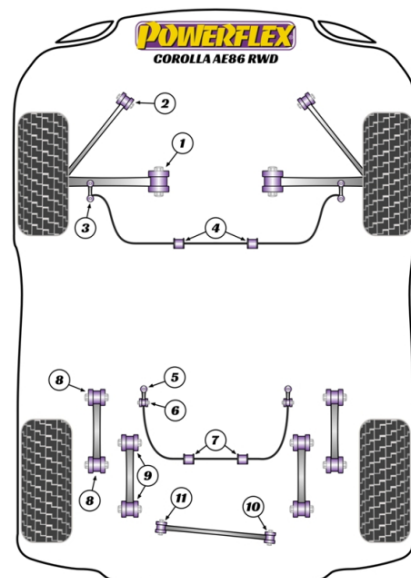

- PFR76-206 can be used for both the front and rear roll bar lower link kits

In addition to the Road Series parts listed please check the Black Series website for other bushes suitable for this car that may be more suited to Track/Race use.

FRONT TRACK CONTROL ARM BUSH

Qty Per Car **2**

exc. VAT **£20.45**

Diagram Ref. **1**

inc. VAT **£24.54**

Part No. **PFF76-201**

FRONT TIE ROD TO CHASSIS BUSH

Qty Per Car **2**

exc. VAT **£19.40**

Diagram Ref. **2**

inc. VAT **£23.28**

Part No. **PFF76-202**

FRONT ANTI ROLL BAR LINK ROD BUSH KIT

Qty Per Car **2**

exc. VAT **£17.75**

Diagram Ref. **3**

exc. VAT **£22.65**

inc. VAT **£27.18**

REAR PANHARD ROD TO BODY BUSH

Qty Per Car **1**

Diagram Ref. **10**

Part No. **PFR76-209**

exc. VAT **£20.45**

inc. VAT **£24.54**