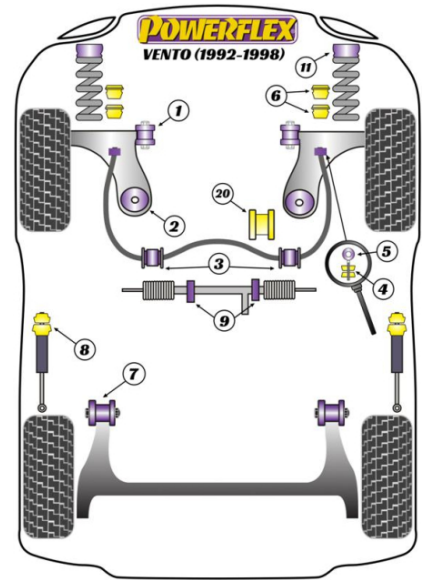

VENTO A3 (1992 - 1998)

PRICING INFORMATION

The prices shown on our website are per bush.

To get the total pack price you will need to multiple this price by the number of bushes per vehicle.

Bush Price x Qty Per Car = Pack Price

- VR6 & GT models with chassis codes AAA, AGG & AKR do not use PFR85-208 or PFF85-209/209-20 due to the version of drop link used.
- For Power-steering mount bushes, please measure the width of the bracket and select the correct part number.
- PFF85-232 is suitable for vehicles with an 18.5mm wide bracket.
- PFF85-233 is suitable for vehicles with a 15mm wide bracket.
- PFF85-234 is suitable for LHD vehicles with ZF power steering rack with 15mm wide bracket, has an inner diameter of 49.5mm.
- PFF85-239 is suitable for Vento models from 1992 to 1996 with 5 stud wheels only. From 1996 to 1998 they fit all models.

In addition to the Road Series parts listed please check the Black Series website for other bushes suitable for this car that may be more suited to Track/Race use.

POWERALIGN WHEEL MOUNTING GUIDE PIN

Qty Per Car **1**

exc. VAT **£25.35**

Diagram Ref.

inc. VAT **£30.42**

Part No. **PF99-514-15**

POWERALIGN CAMBER BOLT KIT (12MM X 60MM)

Qty Per Car **1**

exc. VAT **£22.75**

Diagram Ref.

inc. VAT **£27.30**

Part No. **PFA100-12**

FRONT WISHBONE FRONT BUSH 30MM

Qty Per Car **2**

exc. VAT **£28.05**

Diagram Ref. **1**

inc. VAT **£33.66**

Part No. **PFF85-201**

FRONT WISHBONE FRONT BUSH 30MM

Qty Per Car **2**

exc. VAT **£28.05**

Diagram Ref. **1**

inc. VAT **£33.66**

Part No. **PFF85-201BLK**

FRONT WISHBONE FRONT BUSH 30MM CAMBER ADJUSTABLE

Qty Per Car **2**

exc. VAT **£46.40**

Diagram Ref. **1**

inc. VAT **£55.68**

Part No. **PFF85-201G**

FRONT WISHBONE FRONT BUSH 30MM CAMBER ADJUSTABLE

Qty Per Car **2**

exc. VAT **£46.40**

Diagram Ref. **1**

inc. VAT **£55.68**

Part No. **PFF85-201GBLK**

FRONT WISHBONE FRONT BUSH 30MM

Qty Per Car **2**

exc. VAT **£28.05**

Diagram Ref. **1**

inc. VAT **£33.66**

Part No. **PFF85-201H**