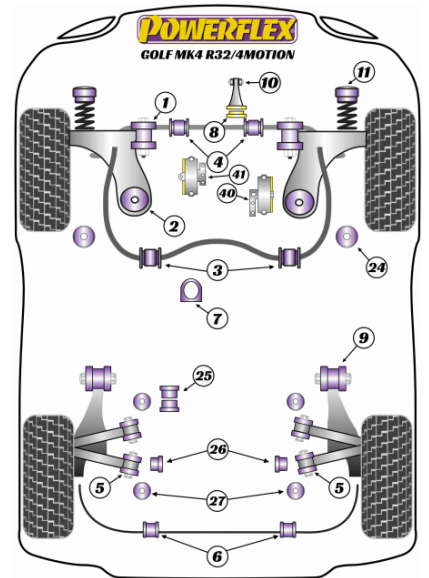

GOLF MK4 R32 / 4MOTION (1997-2004)

PRICING INFORMATION

The prices shown on our website are per bush.

To get the total pack price you will need to multiple this price by the number of bushes per vehicle.

Bush Price x Qty Per Car = Pack Price

- The R32 model uses cast wishbones and will therefore require PFF3-501 and PFF3-610.
- PFF85-410PA is designed to fit non-genuine aftermarket wishbones that differ in size from the genuine OE wishbone.
- PFF85-414 is a spherical joint housed in polyurethane for Motorsport use.
- PFR3-510G offers on-car Camber adjustment. For a non-adjustable bush, use PFR3-510.

In addition to the Road Series parts listed please check the Black Series website for other bushes suitable for this car that may be more suited to Track/Race use.

JACKING POINT INSERT

Qty Per Car **1**

exc. VAT **£22.65**

Diagram Ref.

inc. VAT **£27.18**

Part No. **PF3-1663**

JACKING POINT INSERT KIT OF 4

Qty Per Car **1**

exc. VAT **£69.60**

Diagram Ref.

inc. VAT **£83.52**

Part No. **PF3-1663K**

POWERFLEX HANDLING PACK (PETROL ONLY)

Qty Per Car **1**

exc. VAT **£254.85**

Diagram Ref.

inc. VAT **£305.82**

Part No. **PF3K-1002**

POWERALIGN WHEEL MOUNTING GUIDE PIN

Qty Per Car **1**

exc. VAT **£25.35**

Diagram Ref.

inc. VAT **£30.42**

Part No. **PF99-514-15**

FRONT WISHBONE (CAST) FRONT BUSH 45MM

Qty Per Car **2**

exc. VAT **£30.75**

Diagram Ref. **1**

inc. VAT **£36.90**

Part No. **PFF3-501**

FRONT WISHBONE (CAST) FRONT BUSH 45MM

Qty Per Car **2**

exc. VAT **£33.80**

Diagram Ref. **1**

inc. VAT **£40.56**

Part No. **PFF3-501BLK**

FRONT WISHBONE (CAST) FRONT BUSH 45MM CAMBER ADJUSTABLE

Qty Per Car **2**

exc. VAT **£60.45**

Diagram Ref. **1**

inc. VAT **£72.54**

Part No. **PFF3-501G**