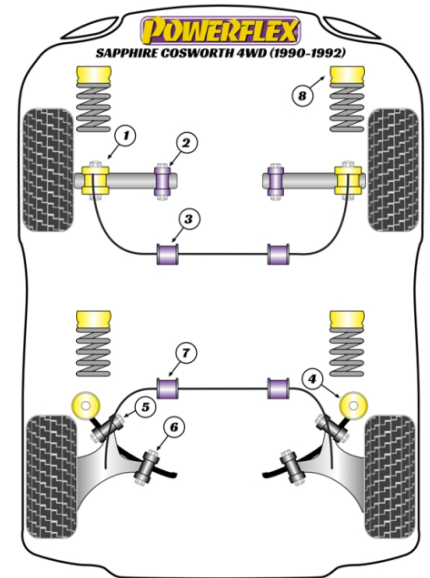

SAPPHIRE COSWORTH 4WD (1990-1992)

PRICING INFORMATION

The prices shown on our website are per bush.

To get the total pack price you will need to multiple this price by the number of bushes per vehicle.

Bush Price x Qty Per Car = Pack Price

In addition to the Road Series parts listed please check the Black Series website for other bushes suitable for this car that may be more suited to Track/Race use.

EXHAUST MOUNT

Qty Per Car **1**

exc. VAT **£11.30**

Diagram Ref.

inc. VAT **£13.56**

Part No. **EXH003**

GEAR LEVER CRADLE MOUNT KIT

Qty Per Car **1**

exc. VAT **£63.15**

Diagram Ref.

inc. VAT **£75.78**

Part No. **PFF19-100**

GEAR LEVER CRADLE MOUNT KIT

Qty Per Car **1**

exc. VAT **£69.60**

Diagram Ref.

inc. VAT **£83.52**

Part No. **PFF19-100BLK**

GEAR LEVER CRADLE MOUNT KIT

Qty Per Car **1**

exc. VAT **£63.15**

Diagram Ref.

inc. VAT **£75.78**

Part No. **PFF19-100H**

FRONT OUTER TRACK CONTROL ARM BUSH

Qty Per Car **2**

exc. VAT **£34.50**

Diagram Ref. **1**

inc. VAT **£41.40**

Part No. **PFF19-101**

FRONT OUTER TRACK CONTROL ARM BUSH

Qty Per Car **2**

exc. VAT **£37.95**

Diagram Ref. **1**

inc. VAT **£45.54**

Part No. **PFF19-101BLK**

FRONT OUTER TRACK CONTROL ARM BUSH

Qty Per Car **2**

exc. VAT **£34.50**

Diagram Ref. **1**

inc. VAT **£41.40**

Part No. **PFF19-101H**

FRONT INNER TRACK CONTROL ARM BUSH

Qty Per Car **2**

exc. VAT **£28.55**

Diagram Ref. **2**

inc. VAT **£34.26**

Part No. **PFF19-103**