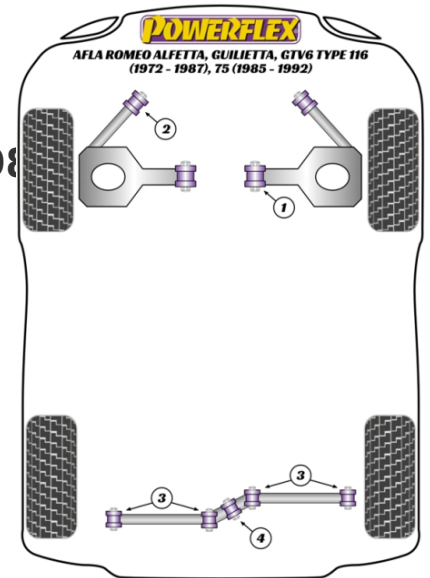

ALFETTA, GIULIETTA, GTV6 TYPE 116 (1972-1987)

PRICING INFORMATION

The prices shown on our website are per bush.

To get the total pack price you will need to multiple this price by the number of bushes per vehicle.

POWERALIGN WHEEL MOUNTING GUIDE PIN

Qty Per Car **1**

exc. VAT **£23.70**

Diagram Ref.

inc. VAT **£28.44**

Part No. **PF99-512-125**

FRONT UPPER CONTROL ARM INNER BUSH

Qty Per Car **2**

exc. VAT **£34.50**

Diagram Ref. **1**

inc. VAT **£41.40**

Part No. **PFF1-201**

FRONT UPPER CONTROL ARM INNER BUSH

Qty Per Car **2**

exc. VAT **£37.95**

Diagram Ref. **1**

inc. VAT **£45.54**

Part No. **PFF1-201BLK**

FRONT UPPER CONTROL ARM INNER BUSH

Qty Per Car **2**

exc. VAT **£34.50**

Diagram Ref. **1**

inc. VAT **£41.40**

Part No. **PFF1-201H**