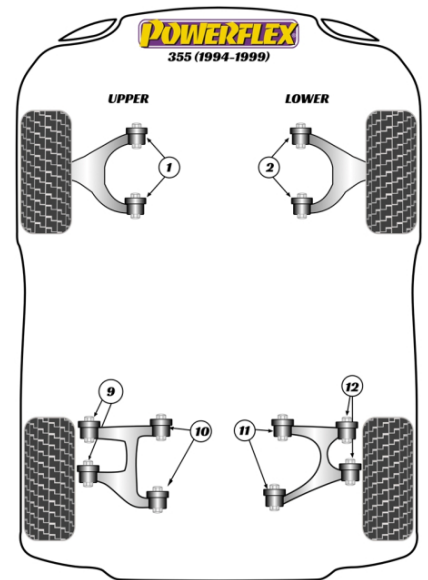

In addition to the Road Series parts listed please check the Black Series website for other bushes suitable for this car that may be more suited to Track/Race use.

POWERALIGN WHEEL MOUNTING GUIDE PIN

Qty Per Car **1**

exc. VAT **£25.35**

Diagram Ref.

inc. VAT **£30.42**

Part No. **PF99-514-15**

FRONT UPPER WISHBONE BUSH

Qty Per Car **4**

exc. VAT **£37.20**

Diagram Ref. **1**

inc. VAT **£44.64**

Part No. **PF17-200**

FRONT LOWER WISHBONE BUSH

Qty Per Car **4**

exc. VAT **£37.20**

Diagram Ref. **2**

inc. VAT **£44.64**

Part No. **PF17-200**

exc. VAT **£37.20**

Diagram Ref. **10**

inc. VAT **£44.64**

Part No. **PF17-200**

REAR LOWER WISHBONE INNER BUSH

Qty Per Car **4**

exc. VAT **£26.95**

Diagram Ref. **11**