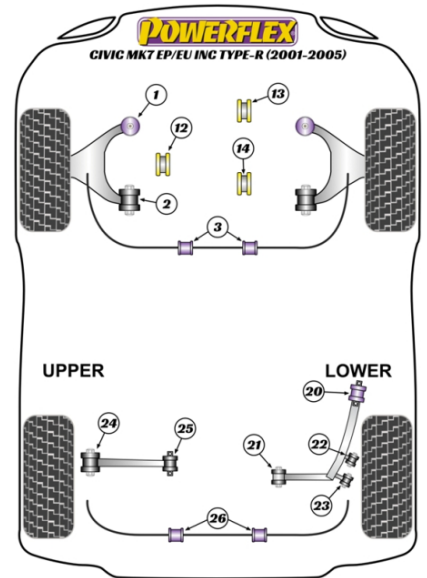

CIVIC MK7 EP/EU INC. TYPE R (2001 - 2005)

PRICING INFORMATION

The prices shown on our website are per bush.

To get the total pack price you will need to multiple this price by the number of bushes per vehicle.

Bush Price x Qty Per Car = Pack Price

- PFF25-312 & PFF25-313 are inserts and fit Type R models only
- PFF25-314 are inserts and fit Type R and Si models only
- For position 24, rear upper arm outer bush, use either PFR25-324 or PFR25-324G
- PFR25-324G allows rear camber adjustment of +/-1 degree
- PFA100-14 & PFA100-16 are camber bolts which allow front camber adjustment
- PFA100-16 fit EP3 Type R and Si models only all other models use PFA100-14

In addition to the Road Series parts listed please check the Black Series website for other bushes suitable for this car that may be more suited to Track/Race use.

EXHAUST MOUNT

Qty Per Car **1**

exc. VAT **£19.40**

Diagram Ref.

inc. VAT **£23.28**

Part No. **EXH040**

POWERALIGN CAMBER BOLT KIT (14MM)

Qty Per Car **1**

exc. VAT **£23.70**

Diagram Ref.

inc. VAT **£28.44**

Part No. **PFA100-14**

POWERALIGN CAMBER BOLT KIT (16MM)

Qty Per Car **1**

exc. VAT **£26.40**

Diagram Ref.

inc. VAT **£31.68**

Part No. **PFA100-16**

FRONT LOWER ARM FRONT BUSH

Qty Per Car **2**

exc. VAT **£38.30**

Diagram Ref. **1**

inc. VAT **£45.96**

Part No. **PFF25-301**

FRONT LOWER ARM FRONT BUSH

Qty Per Car **2**

exc. VAT **£42.10**

Diagram Ref. **1**

inc. VAT **£50.52**

Part No. **PFF25-301BLK**

FRONT LOWER ARM FRONT BUSH CASTER OFFSET

Qty Per Car **2**

exc. VAT **£40.45**

Diagram Ref. **1**

inc. VAT **£48.54**

Part No. **PFF25-301G**

FRONT LOWER ARM FRONT BUSH CASTER OFFSET

Qty Per Car **2**

exc. VAT **£44.50**

Diagram Ref. **1**

inc. VAT **£53.40**

Part No. **PFF25-301GBLK**