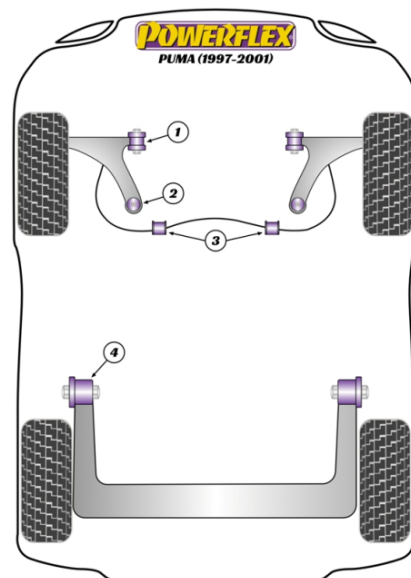

In addition to the Road Series parts listed please check the Black Series website for other bushes suitable for this car that may be more suited to Track/Race use.

FRONT WISHBONE LOWER FRONT BUSH

Qty Per Car **2**

Diagram Ref. **1**

Part No. **PFF19-701**

exc. VAT **£26.95**

inc. VAT **£32.34**

FRONT WISHBONE LOWER FRONT BUSH

Qty Per Car **2**

Diagram Ref. **1**

Part No. **PFF19-701BLK**