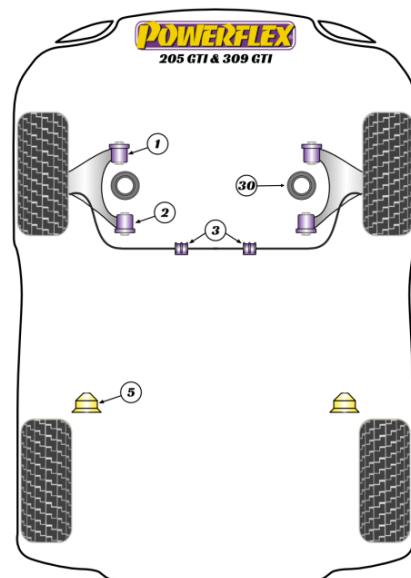

#### Bush Price x Qty Per Car = Pack Price

- PFF50-215-17 / PFF50-215-17BLK replaces OE part number: 5094.42 and 509442 as fitted to 205 1.6GTI, 205 1.9GTI & 205 1.8XDT. Fits 17mm ARB.
- PFF50-215-20 / PFF50-215-20BLK replaces OE part number: 5094.36 and 509436. Fits 20mm ARB.
- PFF50-215-21 / PFF50-215-21BLK replaces OE part number: 5094.50 and 5094.51 as fitted to the 309 GTi. Fits 21mm ARB.
- PFF50-215-22 / PFF50-215-22BLK replaces OE part number: 5094.37 and 509437. Fits 22mm ARB.
- PFF50-215-23 / PFF50-215-23BLK replaces OE part number: 5094.40 and 509440. Fits 23mm ARB.

In addition to the Road Series parts listed please check the Black Series website for other bushes suitable for this car that may be more suited to Track/Race use.

	<b>POWERALIGN WHEEL MOUNTING GUIDE PIN</b>		
	Qty Per Car <b>1</b>	Diagram Ref.	Part No. <b>PF99-512-125</b>
	exc. VAT <b>£23.70</b>	inc. VAT <b>£28.44</b>	
	<b>FRONT WISHBONE FRONT BUSH</b>		
	Qty Per Car <b>2</b>	Diagram Ref. <b>1</b>	Part No. <b>PFF50-211</b>
	exc. VAT <b>£22.10</b>	inc. VAT <b>£26.52</b>	
	<b>FRONT WISHBONE FRONT BUSH</b>		
	Qty Per Car <b>2</b>	Diagram Ref. <b>1</b>	Part No. <b>PFF50-211BLK</b>
	exc. VAT <b>£24.30</b>	inc. VAT <b>£29.16</b>	
	<b>FRONT WISHBONE FRONT BUSH</b>		
	Qty Per Car <b>2</b>	Diagram Ref. <b>1</b>	Part No. <b>PFF50-211H</b>
	exc. VAT <b>£22.10</b>	inc. VAT <b>£26.52</b>	
	<b>FRONT WISHBONE REAR BUSH</b>		
	Qty Per Car <b>2</b>	Diagram Ref. <b>2</b>	Part No. <b>PFF50-212</b>
	exc. VAT <b>£21.00</b>	inc. VAT <b>£25.20</b>	
	<b>FRONT WISHBONE REAR BUSH</b>		
	Qty Per Car <b>2</b>	Diagram Ref. <b>2</b>	Part No. <b>PFF50-212BLK</b>
	exc. VAT <b>£23.10</b>	inc. VAT <b>£27.72</b>	
	<b>FRONT WISHBONE REAR BUSH</b>		
	Qty Per Car <b>2</b>	Diagram Ref. <b>2</b>	Part No. <b>PFF50-212H</b>