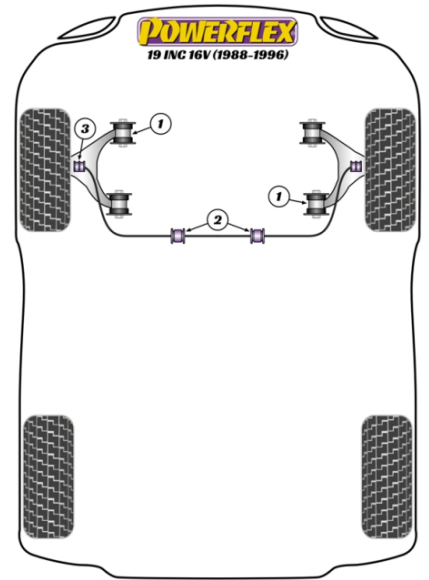

19 INC 16V (1988-1996)

PRICING INFORMATION

The prices shown on our website are per bush.

To get the total pack price you will need to multiple this price by the number of bushes per vehicle.

Bush Price x Qty Per Car = Pack Price

In addition to the Road Series parts listed please check the Black Series website for other bushes suitable for this car that may be more suited to Track/Race use.

POWERALIGN WHEEL MOUNTING GUIDE PIN

Qty Per Car **1**

exc. VAT **£23.70**

Diagram Ref.

inc. VAT **£28.44**

Part No. **PFF99-512-15**

POWERALIGN CAMBER BOLT KIT (12MM X 60MM)

Qty Per Car **1**

exc. VAT **£22.75**

Diagram Ref.

exc. VAT **£66.90**

Diagram Ref. **1**

inc. VAT **£80.28**

Part No. **PFF60-301G**

FRONT LOWER WISHBONE BUSH, CAMBER ADJUSTABLE

Qty Per Car **4**

exc. VAT **£66.90**

Diagram Ref. **1**