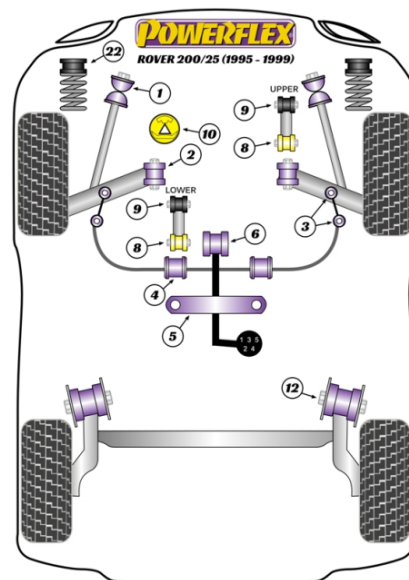

200 (1995 - 1999), 25 (1999 - 2005)

PRICING INFORMATION

The prices shown on our website are per bush.

To get the total pack price you will need to multiple this price by the number of bushes per vehicle.

Bush Price x Qty Per Car = Pack Price

- PFF63-418 and PFF63-419 suit both the Upper and Lower engine stabilisers, hence why it is listed as 2 per car for each bush. One pack of each is required to fit both mounts.
- PFF63-416 fits manual PG1 type gearbox models only
- PFF63-415 fits manual R65 type gearbox models only
- Advisory - If fitting the Engine Stabiliser bushes (PFF63-418 and PFF63-419) to a diesel engined vehicle, an increase in noise and vibration is to be expected. This should be considered as a performance upgrade, not a standard replacement.

In addition to the Road Series parts listed please check the Black Series website for other bushes suitable for this car that may be more suited to Track/Race use.

BRAKE REACTION BAR MOUNT

Qty Per Car **2**

Diagram Ref. **1**

Part No. **PFF63-401**

exc. VAT **£29.10**

inc. VAT **£34.92**

BRAKE REACTION BAR MOUNT

Qty Per Car **2**

Diagram Ref. **1**

Part No. **PFF63-401BLK**

exc. VAT **£32.00**

inc. VAT **£38.40**

FRONT INNER TRACK CONTROL ARM BUSH

Qty Per Car **2**

Diagram Ref. **2**

Part No. **PFF63-402**

exc. VAT **£26.95**

inc. VAT **£32.34**

FRONT INNER TRACK CONTROL ARM BUSH

Qty Per Car **2**

Diagram Ref. **2**

Part No. **PFF63-402BLK**

exc. VAT **£29.65**

inc. VAT **£35.58**

FRONT ANTI ROLL BAR LINK BUSH

Qty Per Car **4**

Diagram Ref. **3**

Part No. **PFF63-403**

exc. VAT **£24.80**

inc. VAT **£29.76**

FRONT ANTI ROLL BAR LINK BUSH

Qty Per Car **4**

Diagram Ref. **3**

Part No. **PFF63-403BLK**

exc. VAT **£27.25**

inc. VAT **£32.70**

FRONT ANTI ROLL BAR BUSH 19MM

Qty Per Car **2**

Diagram Ref. **4**

Part No. **PFF63-404-19**

exc. VAT **£18.85**

inc. VAT **£22.62**