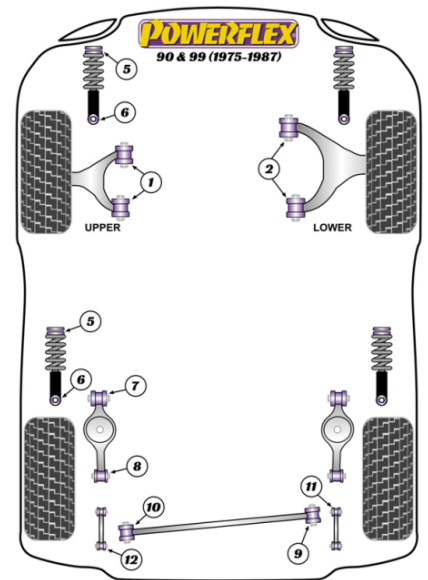

90 & 99 (1975-1987)

PRICING INFORMATION

The prices shown on our website are per bush.

To get the total pack price you will need to multiple this price by the number of bushes per vehicle.

Bush Price x Qty Per Car = Pack Price

- The rear bushes fit models from 1980 onwards only, apart from PFR66-423 which fits models from 1975 to 1980.

In addition to the Road Series parts listed please check the Black Series website for other bushes suitable for this car that may be more suited to Track/Race use.

FRONT UPPER WISHBONE BUSH

Qty Per Car **4**

exc. VAT **£24.80**

Diagram Ref. **1**

inc. VAT **£29.76**

Part No. **PFF66-401**

FRONT UPPER WISHBONE BUSH

Qty Per Car **4**

exc. VAT **£27.25**

Diagram Ref. **1**

inc. VAT **£32.70**

Part No. **PFF66-401BLK**

FRONT UPPER WISHBONE BUSH

Qty Per Car **4**

exc. VAT **£24.80**

Diagram Ref. **1**

inc. VAT **£29.76**

Part No. **PFF66-401H**

FRONT LOWER WISHBONE BUSH

Qty Per Car **4**

exc. VAT **£28.05**

Diagram Ref. **2**

inc. VAT **£33.66**

Part No. **PFF66-402**

FRONT LOWER WISHBONE BUSH

Qty Per Car **4**

exc. VAT **£30.85**

Diagram Ref. **2**

inc. VAT **£37.02**

Part No. **PFF66-402BLK**

FRONT LOWER WISHBONE BUSH

Qty Per Car **4**

exc. VAT **£28.05**

Diagram Ref. **2**

inc. VAT **£33.66**

Part No. **PFF66-402H**

UPPER SHOCK ABSORBER BUSH

Qty Per Car **4**

exc. VAT **£20.45**

Diagram Ref. **5**

inc. VAT **£24.54**

Part No. **PFF66-425**

UPPER SHOCK ABSORBER BUSH

Qty Per Car **4**

exc. VAT **£20.45**

Diagram Ref. **6**

inc. VAT **£24.54**

Part No. **PFF66-425H**