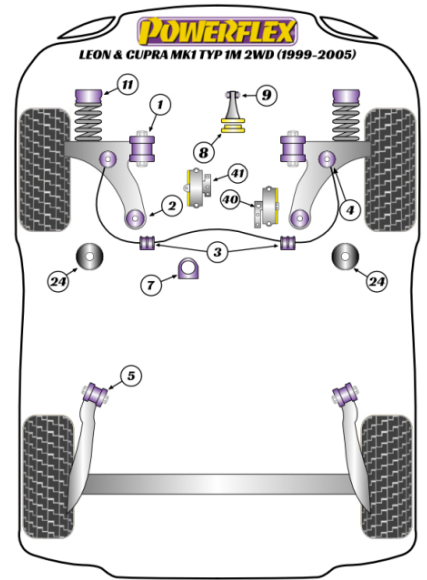

#### Bush Price x Qty Per Car = Pack Price

- PFF85-412 fit aluminium link rods. PFF85-413 fit plastic link rods. Neither fit link rods using ball joints.
- For pressed steel front wishbones, please use PFF85-201 & PFF85-410.
- For cast wishbones use, please PFF85-201 or PFF3-501 & PFF3-610.
- PFF85-201 and PFF85-410 will NOT fit the Cupra R models.
- On cast wishbones, the later vehicles have a larger 45mm bush. In this case, please use PFF3-501.
- For earlier vehicles with a 30mm bush, please use PFF85-201.
- PFF85-414 is a spherical bush for race use. It fits both pressed steel and cast wishbones.