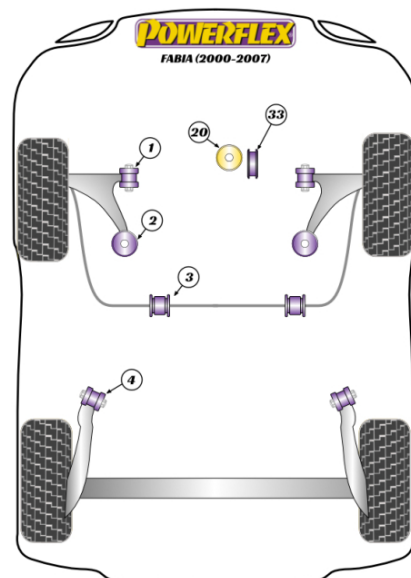

In addition to the Road Series parts listed please check the Black Series website for other bushes suitable for this car that may be more suited to Track/Race use.

POWERALIGN WHEEL MOUNTING GUIDE PIN

Qty Per Car **1**