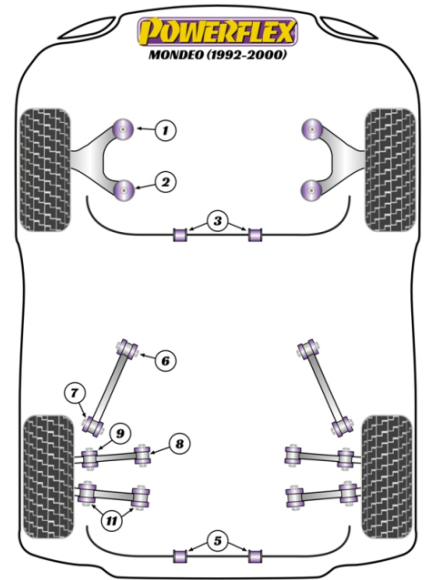

Ford has changed the diameter of the lower wishbone bushes many times, please measure the original bushes and order the correct sizes.

- PFF19-601 is 46mm diameter
- PFF19-602 is 54mm diameter
- PFF19-901 is 47mm diameter
- PFF19-902 is 60mm diameter
- Please note front wishbone bushes will not fit the ST24 or ST200 model
- PFF19-913-19 is for the ST200 Model
- The rear trailing arm front bush changes in July 1998. Use PFR19-906 (38.9mm OD) for the Mk1 1992 to 07/1998 vehicles and use PFR19-909 (36.35mm OD) for the Mk2 07/1998 on vehicles.