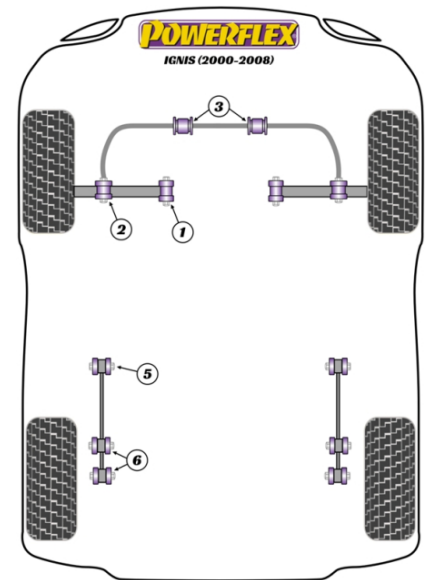

#### Bush Price x Qty Per Car = Pack Price

- PFR73-205 and PFR73-206 fit FWD Series 1 models only from 2000 to 2005

*In addition to the Road Series parts listed please check the Black Series website for other bushes suitable for this car that may be more suited to Track/Race use.*