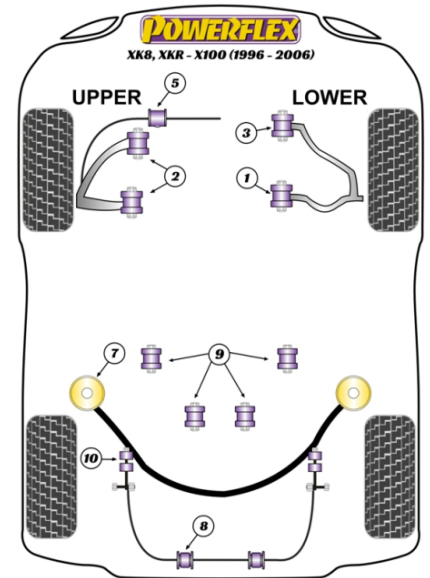

#### FRONT LOWER WISHBONE REAR BUSH

Qty Per Car 2

Diagram Ref. 1

Part No. **PPF27-201**

exc. VAT **£33.45**

inc. VAT **£40.14**