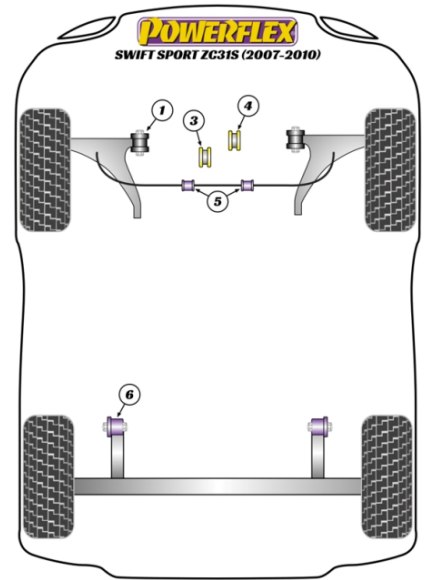

POWERALIGN WHEEL MOUNTING GUIDE PIN

Qty Per Car **1**

exc. VAT **£23.70**

Diagram Ref.

inc. VAT **£28.44**

Part No. **PFF99-512-15**

POWERALIGN CAMBER BOLT KIT (12MM X 60MM)

Qty Per Car **1**

exc. VAT **£22.75**

Diagram Ref.

inc. VAT **£27.30**

Part No. **PFA100-12**

FRONT LOWER WISHBONE FRONT BUSH

Qty Per Car **2**

exc. VAT **£28.55**

Diagram Ref. **1**