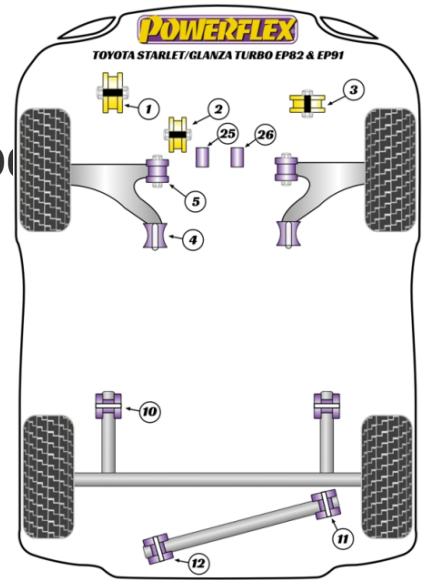

STARLET GT TURBO EP82/GLANZA V EP91 (1990-1991)

PRICING INFORMATION

The prices shown on our website are per bush.

To get the total pack price you will need to multiple this price by the number of bushes per vehicle.

Bush Price x Qty Per Car = Pack Price

- PFF76-401 fits Starlet EP82 models with a front arm front bush measuring 34mm in diameter.
- PFF76-401-31 fits models with a front arm front bush measuring 31mm in diameter.
- PFF76-402K fits vehicles with a short bracket, approx. 50mm wide; OE P/N 48652-10020. It will not fit the longer 335mm supporting bracket, OE P/N 48652-46010.
- PFF76-423 fits models with an original gearbox mounting bush measuring 74mm in diameter. For the 64mm bush, use PFF76-421.
- PFR76-409 fits later models with a bush diameter of 48.5mm and fits into the original outer shell. This type is normally fitted to the Glanza EP91.
- PFR76-410 fits models with a 55mm diameter bush that fits into the original outer shell. This type is normally fitted to the Starlet EP82.
- PFR76-411 fits the Starlet EP82.
- PFR76-414 fits the Glanza EP91.

In addition to the Road Series parts listed please check the Black Series website for other bushes suitable for this car that may be more suited to Track/Race use.

FRONT GEARBOX MOUNT BUSH (STANDARD)

Qty Per Car **1**

Diagram Ref. **1**

Part No. **PFF76-420**

exc. VAT **£37.75**

inc. VAT **£45.30**

FRONT GEARBOX MOUNT BUSH (M-SPORT)

Qty Per Car **1**

Diagram Ref. **1**

Part No. **PFF76-420BLK**

exc. VAT **£41.55**

inc. VAT **£49.86**

FRONT GEARBOX MOUNT BUSH (TUNED/TRACK)

Qty Per Car **1**

Diagram Ref. **1**

Part No. **PFF76-420P**

exc. VAT **£37.75**

inc. VAT **£45.30**

REAR GEARBOX MOUNT BUSH (STANDARD)

Qty Per Car **1**

Diagram Ref. **2**

Part No. **PFF76-421**

exc. VAT **£39.90**

inc. VAT **£47.88**

REAR GEARBOX MOUNT BUSH (M-SPORT)

Qty Per Car **1**

Diagram Ref. **2**

Part No. **PFF76-421BLK**

exc. VAT **£43.90**

inc. VAT **£52.68**