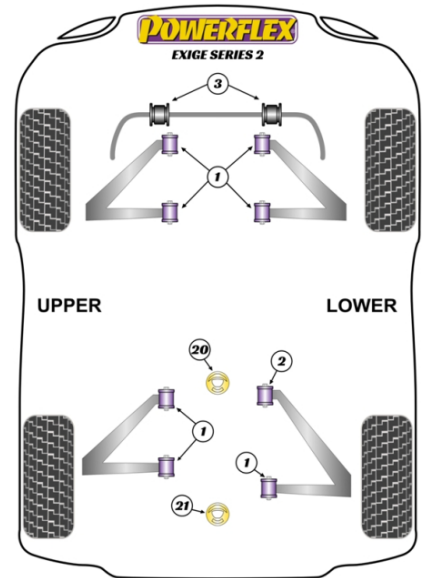

- PFF34-201 fit all Front and Rear wishbone positions expect the Rear Lower Front position which uses PF34-202
- PFR34-230, PFR34-231, PFF34-232 & PFR34-240 fits the K-Series Engine/Gearbox combination only

In addition to the Road Series parts listed please check the Black Series website for other bushes suitable for this car that may be more suited to Track/Race use.

POWERALIGN WHEEL MOUNTING GUIDE PIN

Qty Per Car **1**

exc. VAT **£23.70**

Diagram Ref.

inc. VAT **£28.44**

Part No. **PF99-512-15**

FRONT AND REAR WISHBONE BUSH

Qty Per Car **14**

exc. VAT **£25.35**

Diagram Ref. **1**

exc. VAT **£27.50**

Diagram Ref. **2**

inc. VAT **£33.00**

Part No. **PFR34-1002BLK**

FRONT ANTI ROLL BAR BUSH 19MM

Qty Per Car **2**

exc. VAT **£19.40**

Diagram Ref. **3**