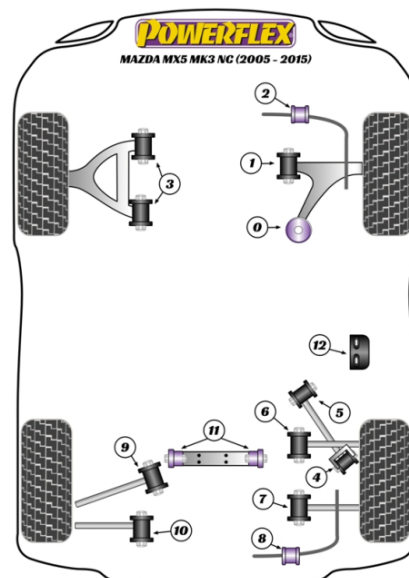

UNIVERSAL JACK PAD ADAPTOR

Qty Per Car **1**

exc. VAT **£21.55**

Diagram Ref.

inc. VAT **£25.86**

Part No. **PFF99-1002**

FRONT LOWER ARM REAR BUSH

Qty Per Car **2**