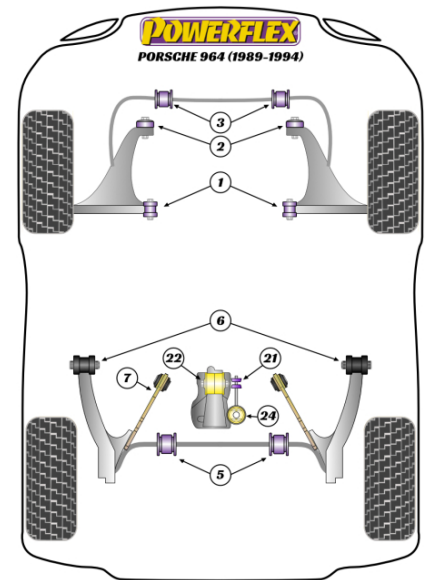

911 964 (1989 - 1994)

PRICING INFORMATION

The prices shown on our website are per bush.

To get the total pack price you will need to multiple this price by the number of bushes per vehicle.

Bush Price x Qty Per Car = Pack Price

- PFR57-122 and PFR57-123 fit the following AWD vehicles: 964 C4 1990-1994 Manual Transmission type G64.00/01/02
- PFR57-125 and PFR57-126 fit the following RWD vehicles: 964 C2 1990-1994 Manual Transmission type G50.03/G50.04/G50.05, 964 Turbo 1991-1992 Manual Transmission type G50.52, and 964 C2 1992-1994 Tiptronic Transmission type A50.02/A50.03
- PFR57-124 and PFR57-127 fit the following RWD vehicles: 964 C2 1992-1994 Triptronic Transmission type A50.02/A50.03

In addition to the Road Series parts listed please check the Black Series website for other bushes suitable for this car that may be more suited to Track/Race use.

JACK PAD ADAPTOR

Qty Per Car **1**

exc. VAT **£50.70**

Diagram Ref.

inc. VAT **£60.84**

Part No. **PF57-560**

BOLT-ON JACK PAD ADAPTOR KIT

Qty Per Car **1**

exc. VAT **£132.80**

Diagram Ref.

inc. VAT **£159.36**

Part No. **PF57-561K**

FRONT WISHBONE REAR BUSH

Qty Per Car **2**

exc. VAT **£44.25**

Diagram Ref. **1**

inc. VAT **£53.10**

Part No. **PF57-101**

FRONT WISHBONE REAR BUSH

Qty Per Car **2**

exc. VAT **£44.25**

Diagram Ref. **1**

inc. VAT **£53.10**

Part No. **PF57-101BLK**

FRONT WISHBONE REAR BUSH

Qty Per Car **2**

exc. VAT **£44.25**

Diagram Ref. **1**

inc. VAT **£53.10**

Part No. **PF57-101H**

FRONT WISHBONE FRONT BUSH

Qty Per Car **2**

exc. VAT **£42.60**

Diagram Ref. **2**

inc. VAT **£51.12**

Part No. **PF57-102**

FRONT WISHBONE FRONT BUSH

Qty Per Car **2**

exc. VAT **£42.60**

Diagram Ref. **2**

inc. VAT **£51.12**

Part No. **PF57-102BLK**