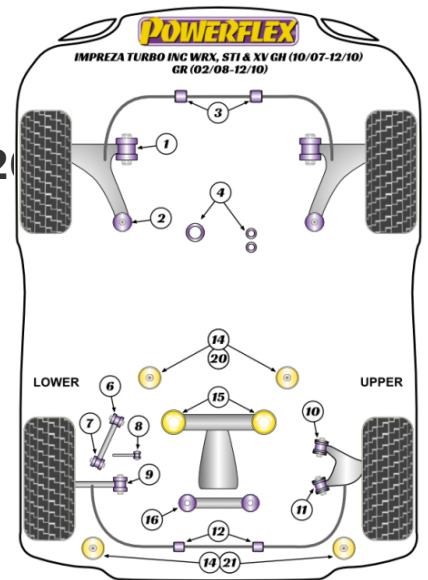

IMPREZA GR, GH (2007 - 2011) & WRX + STI (2007-2011)

PRICING INFORMATION

The prices shown on our website are per bush.

To get the total pack price you will need to multiple this price by the number of bushes per vehicle.

Bush Price x Qty Per Car = Pack Price

- PFF69-504 fits Hydraulic Power Steering racks only - not Electric.
- PFF69-702 and PFF69-502G will not fit the aluminium STi wishbone with pillow-ball mount, for vehicles 2011 on.
- PFR69-510GBLK and PFR69-511GBLK allow +/- 1.0 deg of on-car camber adjustment.
- PFR69-620 and PFR69-621 fit WRX/STI models 2011-2014.
- PFR69-514 are used for all other models.

In addition to the Road Series parts listed please check the Black Series website for other bushes suitable for this car that may be more suited to Track/Race use.

POWERALIGN CAMBER BOLT KIT (14MM)

Qty Per Car **1**

exc. VAT **£23.70**

Diagram Ref.

inc. VAT **£28.44**

Part No. **PFA100-14**

FRONT ARM FRONT BUSH

Qty Per Car **2**

exc. VAT **£29.10**

Diagram Ref. **1**

inc. VAT **£34.92**

Part No. **PFF69-501**

FRONT ARM FRONT BUSH

Qty Per Car **2**

exc. VAT **£29.10**

Diagram Ref. **1**

inc. VAT **£34.92**

Part No. **PFF69-501BLK**

FRONT WISHBONE REAR BUSH ANTI-LIFT & CASTER ADJUST

Qty Per Car **2**

exc. VAT **£91.75**

Diagram Ref. **2**

inc. VAT **£110.10**

Part No. **PFF69-502G**

FRONT WISHBONE REAR BUSH ANTI-LIFT & CASTER ADJUST

Qty Per Car **2**

exc. VAT **£91.75**

Diagram Ref. **2**

inc. VAT **£110.10**

Part No. **PFF69-502GBLK**

FRONT WISHBONE REAR BUSH

Qty Per Car **2**

exc. VAT **£40.45**

Diagram Ref. **2**

inc. VAT **£48.54**

Part No. **PFF69-702**

FRONT WISHBONE REAR BUSH

Qty Per Car **2**

exc. VAT **£40.45**

Diagram Ref. **2**

inc. VAT **£48.54**

Part No. **PFF69-702BLK**