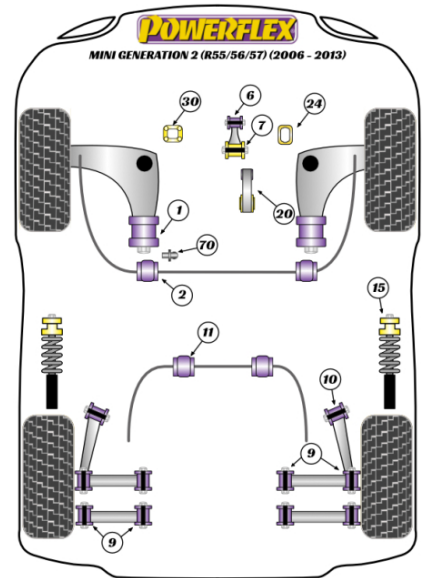

- PFF5-201G gives 2° additional caster, for standard caster use PFF5-201
- PFF5-225 fits 6-speed manual and automatic gearboxes
- PFR5-1103 replaces the complete bush or use PFR5-1102 inserts which fit into the original bush.
- PFF5-207R fits vehicles with automatic transmission
- PFF5-206 & PFF5-207 please check pictures for the correct type of bracket, these bushes fit the bracket with a round larger bush.