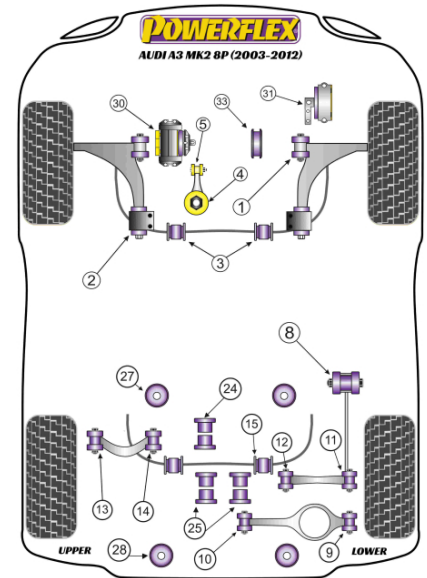

- PFF85-501G is on-car camber adjustable offering +/-0.5° of adjustment. For a non-adjustable bush use PFF85-501.
- PFF85-502G comes complete with bracket and gives an additional 1° of caster angle with anti-lift properties. For a bush without the bracket and adjustment, use PFF85-502.
- PFF85-504 fits vehicles up to the middle of 2008. Please check the picture of the 2 bushes in order to identify the insert you require.
- PFF85-704 fits vehicles from the middle of 2008 on. Please check the picture of the 2 bushes in order to identify the insert you require.
- PFR85-523 & PFR85-525 fit 4WD models only.
- PFR85-527 & PFR85-528 fit 4WD models only up to 28.5.2012.
- PFF85-531 are inserts designed to fill the voids of the original Upper Engine Mount bush as found on various models. Please check that the voids in your OE mount are the same as shown in the image below for correct fitment.