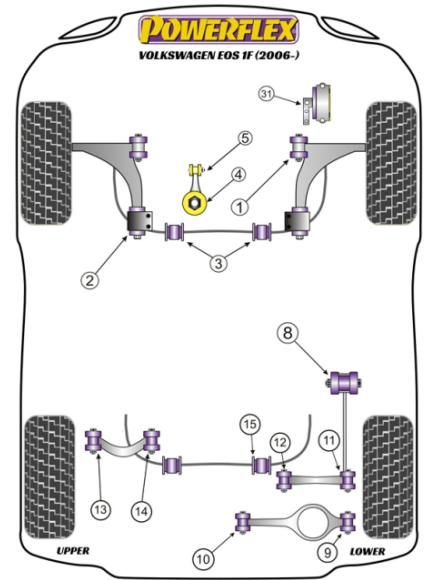

#### Bush Price x Qty Per Car = Pack Price

- PFF85-501G is on-car camber adjustable offering +/-0.5° of adjustment, for a non-adjustable bush use PFF85-501.
- PFF85-502G gives 1° of additional caster angle and anti-lift properties, the bush is supplied pre-fitted into the new bracket, for a bush without geometry adjustment use PFF85-502.
- PFF85-504 fits vehicles up to the middle of 2008, please check the picture of the 2 bushes in order to identify the insert you require.
- PFF85-704 fits vehicles from the middle of 2008 on, please check the picture of the 2 bushes in order to identify the insert you require.
- PFF85-531 is an insert designed to fill the voids of the original bush. This mount fits models with the V6 3.2 & 3.6 engines only. Please check voids of your original mount are the same as the image shown for the correct fitment.