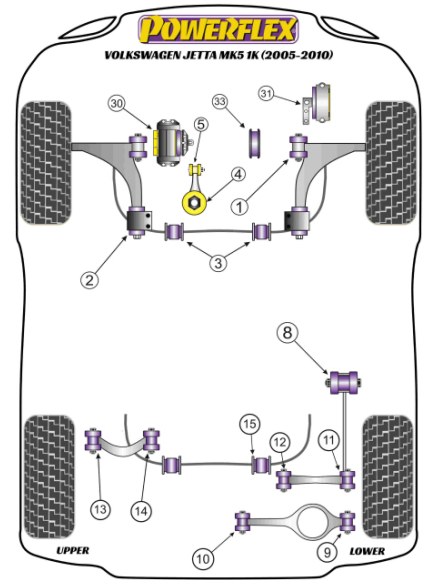

JETTA MK5 A5 1K (2005-2010)

PRICING INFORMATION

The prices shown on our website are per bush.

To get the total pack price you will need to multiple this price by the number of bushes per vehicle.

Bush Price x Qty Per Car = Pack Price

- PFF85-501G is on-car camber adjustable offering +/-0.5° of adjustment. For a non-adjustable bush use PFF85-501.
- PFF85-502G comes complete with bracket and gives an additional 1° of caster angle with anti-lift properties. For a bush without the bracket and adjustment, use PFF85-502.
- PFF85-504 fits vehicles up to the middle of 2008. Please check the picture of the 2 bushes in order to identify the insert you require.
- PFF85-704 fits vehicles from the middle of 2008 on. Please check the picture of the 2 bushes in order to identify the insert you require.
- PFF85-532 is an insert designed to fill the voids of the original Upper Engine Mount bush as found on various models. Please check that the voids in your OE mount are the same as shown in the image below for correct fitment.

USE PFF85-504 FOR THIS MOUNT

USE PFF85-704 FOR THIS MOUNT

UP TO MID 2008