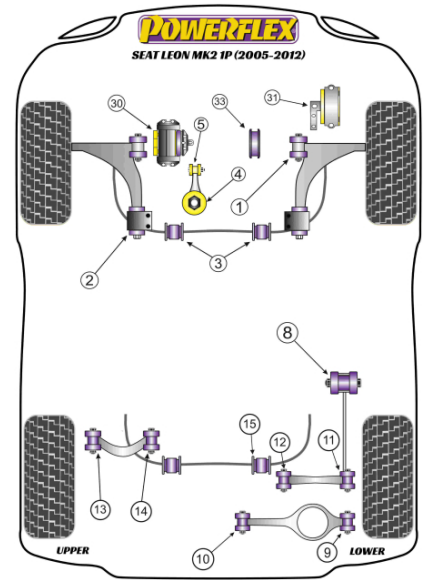

- PFF85-501G is on-car camber adjustable offering +/-0.5° of adjustment. For a non-adjustable bush use PFF85-501.
- PFF85-502G comes complete with bracket and gives an additional 1° of caster angle with anti-lift properties. For a bush without the bracket and adjustment, use PFF85-502.
- PFF85-504 fits vehicles up to the middle of 2008. Please check the picture of the 2 bushes in order to identify the insert you require.
- PFF85-704 fits vehicles from the middle of 2008 on. Please check the picture of the 2 bushes in order to identify the insert you require.
- PFF85-532 is an insert designed to fill the voids of the original Upper Engine Mount bush as found on various models. Please check that the voids in your OE mount are the same as shown in the image below for correct fitment.