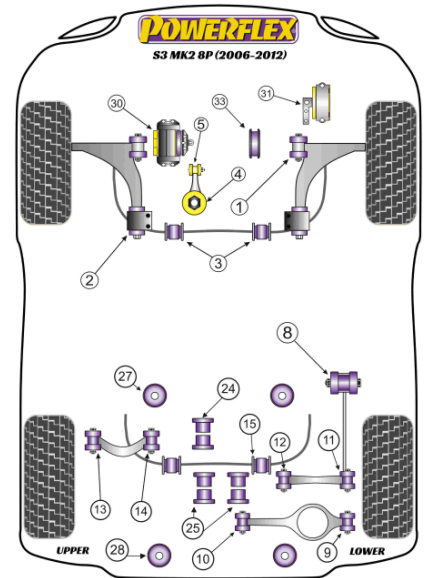

- PFF85-501G is on-car camber adjustable offering +/-0.5° of adjustment. For a non-adjustable bush use PFF85-501.
- PFF85-502G comes complete with bracket and gives an additional 1° of caster angle with anti-lift properties. For a bush without the bracket and adjustment, use PFF85-502.
- PFF85-504 fits vehicles up to the middle of 2008. Please check the picture of the 2 bushes in order to identify the insert you require.
- PFF85-704 fits vehicles from the middle of 2008 on. Please check the picture of the 2 bushes in order to identify the insert you require.
- PFR85-523 & PFR85-525 fit 4WD models only.
- PFR85-527 & PFR85-528 fit 4WD models only up to 28.5.2012.
- PFF85-531 are inserts designed to fill the voids of the original Upper Engine Mount bush as found on various models. Please check that the voids in your OE mount are the same as shown in the image below for correct fitment.