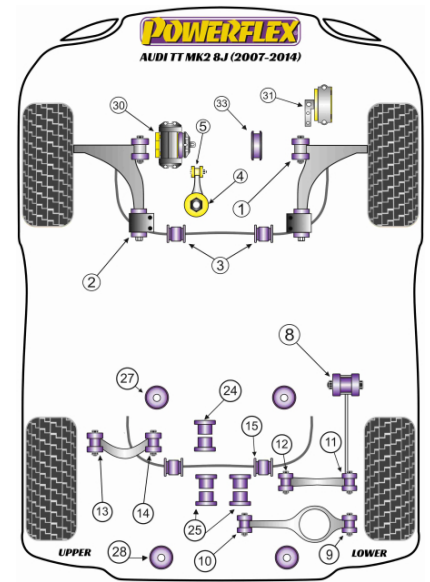

- PFF85-501G is on-car camber adjustable offering +/-0.5° of adjustment, for a non-adjustable bush use PFF85-501.
- PFF85-504 fits vehicles to the middle of 2008, please check the picture of the 2 bushes in order to identify the insert you require.
- PFF85-704 fits vehicles from the middle of 2008 on, please check the picture of the 2 bushes in order to identify the insert you require.
- PFR85-523 & PFR85-525 fit 4 wheel drive models only.
- PFR85-527 & PFR85-528 fit 4 wheel drive models only up to 28.5.2012.
- PFR85-827 & PFR85-828 fit 4WD models after 28.5.2012.
- PFF85-531 is an insert designed to fill the voids of the original bush. This mount is found various 2.0 FSi, 2.0 TFSi, 2.0 GTi, 2.0 Turbo & V6 3.2 & 3.6 engines. Please check voids of your original mount are the same as the image shown for correct fitment.
- PFF85-531 Does not fit TTRS models