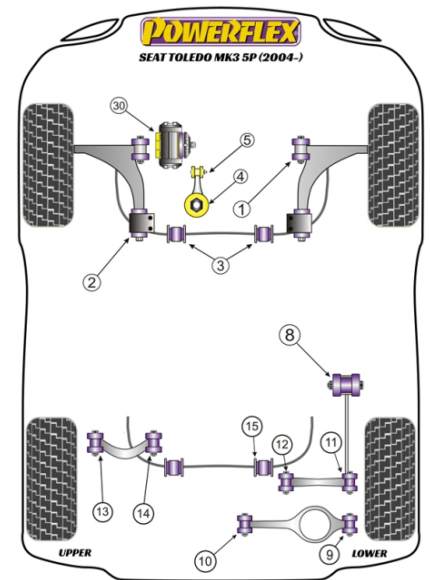

TOLEDO MK3 5P (2004-2009)

PRICING INFORMATION

The prices shown on our website are per bush.

To get the total pack price you will need to multiple this price by the number of bushes per vehicle.

Bush Price x Qty Per Car = Pack Price

- PFF85-501G is on-car camber adjustable offering +/-0.5° of adjustment, for a non adjustable bush use PFF85-501.
- PFF85-502G gives 1° of additional caster angle and anti lift properties, the bush is supplied pre fitted into the new bracket, for a bush without geometry adjustment use PFF85-502.
- PFF85-504 fits vehicles upto the middle of 2008, please check the picture of the 2 bushes in order to identify the insert you require.
- PFF85-704 fits vehicles from the middle of 2008 on, please check the picture of the 2 bushes in order to identify the insert you require.

In addition to the Road Series parts listed please check the Black Series website for other bushes suitable for this car that may be more suited to Track/Race use.

JACKING POINT INSERT

Qty Per Car **1**

exc. VAT **£22.65**

Diagram Ref.

inc. VAT **£27.18**

Part No. **PF3-1663**

JACKING POINT INSERT KIT OF 4

Qty Per Car **1**

exc. VAT **£69.60**

Diagram Ref.

inc. VAT **£83.52**

Part No. **PF3-1663K**

POWERALIGN WHEEL MOUNTING GUIDE PIN

Qty Per Car **1**

exc. VAT **£25.35**

Diagram Ref.

inc. VAT **£30.42**

Part No. **PF99-514-15**

FRONT WISHBONE FRONT BUSH

Qty Per Car **2**

exc. VAT **£31.25**

Diagram Ref. **1**

inc. VAT **£37.50**

Part No. **PFF85-501**

FRONT WISHBONE FRONT BUSH

Qty Per Car **2**

exc. VAT **£31.25**

Diagram Ref. **1**

inc. VAT **£37.50**

Part No. **PFF85-501BLK**

FRONT WISHBONE FRONT BUSH CAMBER ADJUSTABLE

Qty Per Car **2**

Diagram Ref. **1**

Part No. **PFF85-501G**