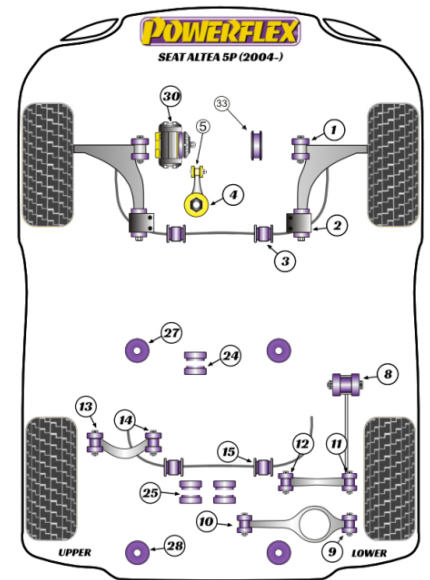

ALTEA 5P (2004-)

PRICING INFORMATION

The prices shown on our website are per bush.

To get the total pack price you will need to multiple this price by the number of bushes per vehicle.

Bush Price x Qty Per Car = Pack Price

- PFF85-501G is on-car camber adjustable offering +/-0.5° of adjustment, for a non-adjustable bush use PFF85-501.
- PFF85-502G is supplied pre-fitted into the new bracket providing 1° of additional caster angle with anti-lift properties. For a bush without geometry adjustment and utilising the OE bracket, use PFF85-502.
- PFF85-504 fits vehicles up to the middle of 2008, please check the picture of the 2 bushes in order to identify the insert you require.
- PFF85-704 fits vehicles from the middle of 2008 on, please check the picture of the 2 bushes in order to identify the insert you require.
- PFR85-524 & PFR85-525 fit 4WD models only.
- PFR85-527 & PFR85-528 fit 4WD models only up to 28.5.2012.
- PFR85-827 & PFR85-828 fit 4WD models after 28.5.2012.