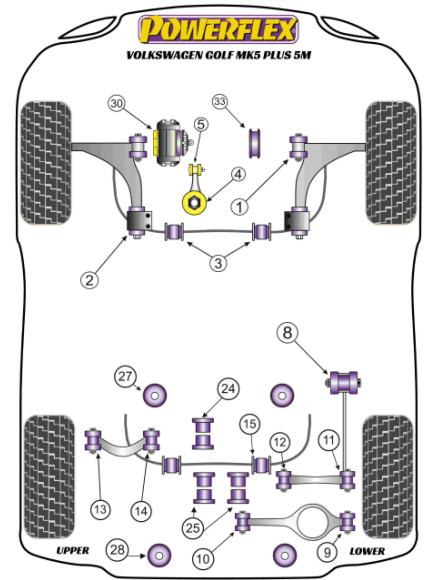

- PFF85-501G is on-car camber adjustable offering +/-0.5° of adjustment. For a non-adjustable bush use PFF85-501.
- PFF85-502G comes complete with bracket and gives an additional 1° of caster angle with anti-lift properties. For a bush without the bracket and adjustment, use PFF85-502.
- PFF85-504 fits vehicles up to the middle of 2008. Please check the picture of the 2 bushes in order to identify the insert you require.
- PFF85-704 fits vehicles from the middle of 2008 on. Please check the picture of the 2 bushes in order to identify the insert you require.