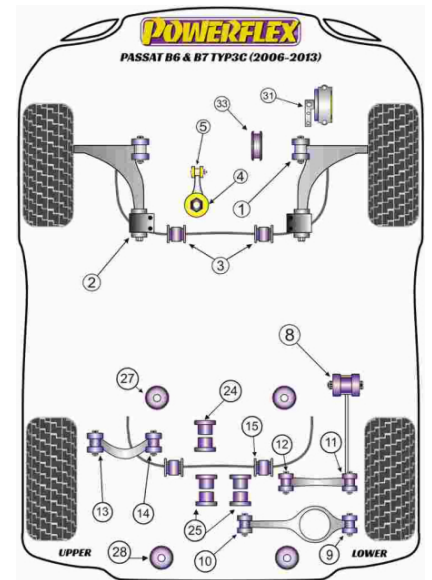

- Fits vehicles up to 2013 chassis numbers WVWZZZ3CZD-000001.
- PFF85-501G is on car camber adjustable offering +/-0.5° of adjustment. For a nonadjustable bush, use PFF85-501.
- PFF85-502G is supplied with the bush pre-fitted into the new bracket, providing 1° of additional caster angle and anti-lift. For a bush without geometry adjustment, use PFF85-502.
- PFF85-504 fits vehicles up to the middle of 2008. Please check the picture of the 2 bushes to identify the insert you require.
- PFF85-505 fits vehicles with a 38mm diameter lower engine mount small bush. For 3.6 Ltr vehicles with a 42mm diameter bush, use PFF3-902.
- PFF85-704 fits vehicles from the middle of 2008 on. Please check the picture of the 2 bushes to identify the correct insert required.
- PFR85-524 & PFR85-525 fit 4-wheel drive models only, except those with 3.6ltr engines.
- PFR85-527 & PFR85-528 fit 4-wheel drive models only up to 28.5.2012.
- PFF85-531 is an insert designed to fill the voids of the original bush. This mount is found in various 2.0 FSi, 2.0 TFSi, 2.0 GTi, 2.0 Turbo & V6 3.2 & 3.6 engines. Please check voids of your original mount are the same as the image shown for correct fitment.